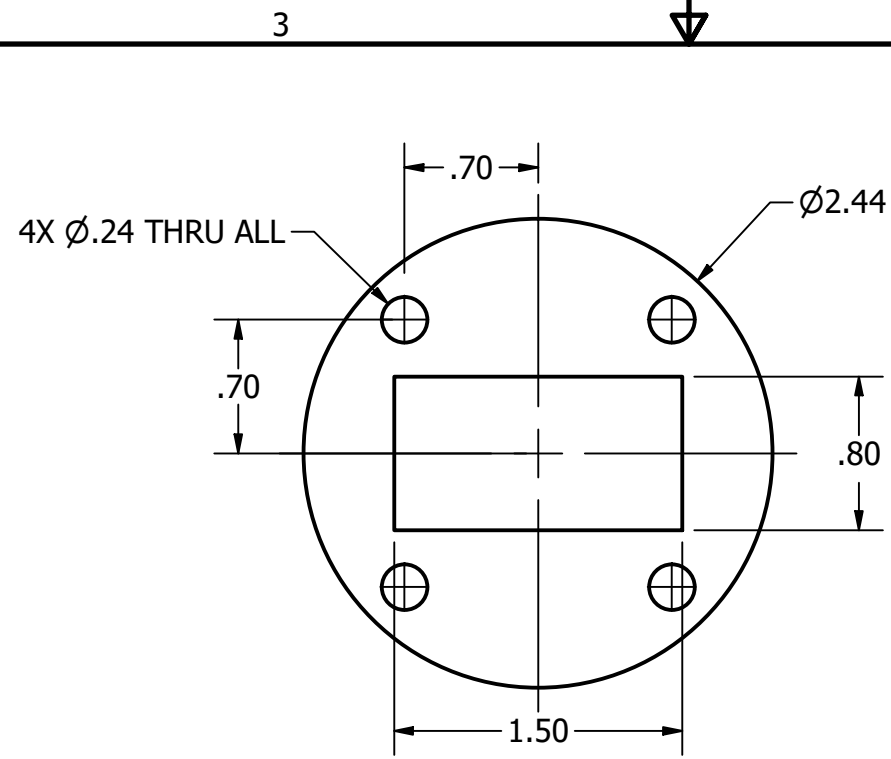

FLAT VIEW

TOP VIEW

SIDE VIEW

PARTS LIST			
ITEM	QTY	PART NUMBER	DESCRIPTION
1	1	62MM THICK 90MM TALL ROD	ALUMINIUM 6061 T6

DRAWN Parmeet Gill	25/11/2025	UNIVERSITY OF MANITOBA	
CHECKED		TITLE	
QA		END EFFECTOR	
MFG		SIZE B	DWG NO
APPROVED		SCALE 1 : 1	REV
		SHEET 1 OF 1	