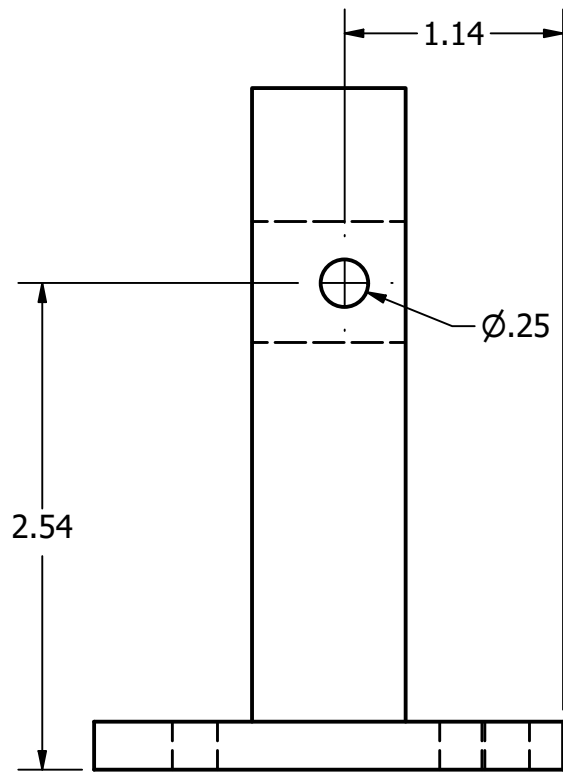

FLAT VIEW

TOP VIEW

SIDE VIEW

PARTS LIST			
ITEM	QTY	PART NUMBER	DESCRIPTION
1	1	62MM THICK 90MM TALL ROD	ALUMINIUM 6061 T6

DRAWN Parmeet Gill	25/11/2025	UNIVERSITY OF MANITOBA	
CHECKED		TITLE	
QA		END EFFECTOR	
MFG		SIZE B	DWG NO
APPROVED		SCALE 1 : 1	REV
		SHEET 1 OF 1	